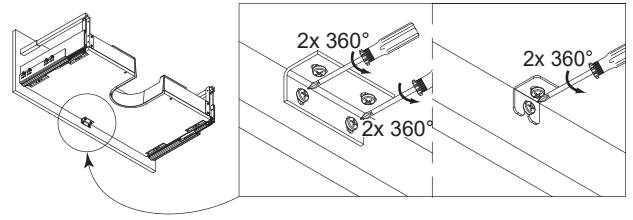

6

6.1

24 h

Silikon nicht inklusive
Silicone is not included

6.1

Silikon nicht inklusive
Silicone is not included

7

		oder		
Schwarz 4BB8090006	Ø3,0x12mm 4SK3.0X120		Schwarz 4BB8090008	Ø3,0x12mm 4SK3.0X120
1 x	3 x		1 x	3 x

8

 Youtube-Video
Ausbau und Einbau der Schublade
Removal and Installation of the drawer

A**B****C****D**

Austausch LED-Profil
change of LED profile

1 1.1

Youtube-Video
Ausbau und Einbau der Schublade
Removal and Installation of the drawer