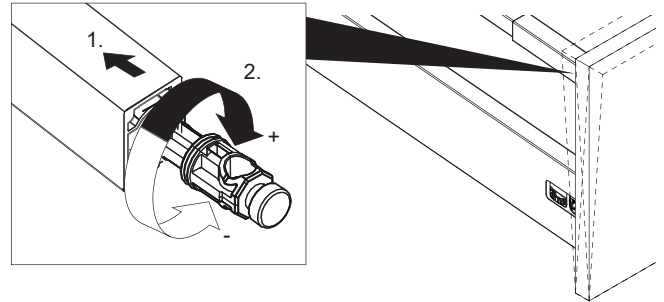

6

6.1

24 h

Silikon nicht inklusive
Silicone is not included

6.1

Silikon nicht inklusive
Silicone is not included

7

		oder		
Schwarz 4BB8090006	Ø3,0x12mm 4SK3.0X120		Schwarz 4BB8090008	Ø3,0x12mm 4SK3.0X120
1 x	3 x		1 x	3 x

8

 Youtube-Video
Ausbau und Einbau der Schublade
Removal and Installation of the drawer

A**B****C****D**

Austausch LED-Profil
change of LED profile

1 1.1

Youtube-Video
Ausbau und Einbau der Schublade
Removal and Installation of the drawer