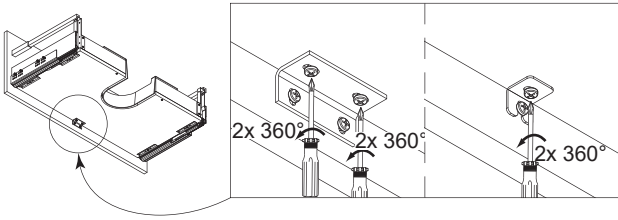

6

6.1

24 h

Silikon nicht inklusive
Silicone is not included

6.1

Silikon nicht inklusive
Silicone is not included

7

		oder		
Schwarz 4BB8090006	Ø3,0x12mm 4SK3.0X120		Schwarz 4BB8090008	Ø3,0x12mm 4SK3.0X120
1 x	3 x		1 x	3 x

8

 Youtube-Video
Ausbau und Einbau der Schublade
Removal and Installation of the drawer

A**B****C****D**

Austausch LED-Profil
change of LED profile

1 1.1

Youtube-Video
Ausbau und Einbau der Schublade
Removal and Installation of the drawer