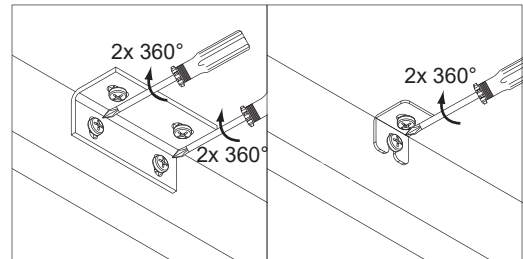

6

6.1

24 h

Silikon nicht inklusive
Silicone is not included

6.1

Silikon nicht inklusive
Silicone is not included

7

		oder		
Schwarz 4BB8090006	Ø3,0x12mm 4SK3.0X120		Schwarz 4BB8090008	Ø3,0x12mm 4SK3.0X120
1 x	3 x		1 x	3 x

8

 Youtube-Video
Ausbau und Einbau der Schublade
Removal and Installation of the drawer

A**B****C****D**

Austausch LED-Profil
change of LED profile

1 1.1

Youtube-Video
Ausbau und Einbau der Schublade
Removal and Installation of the drawer