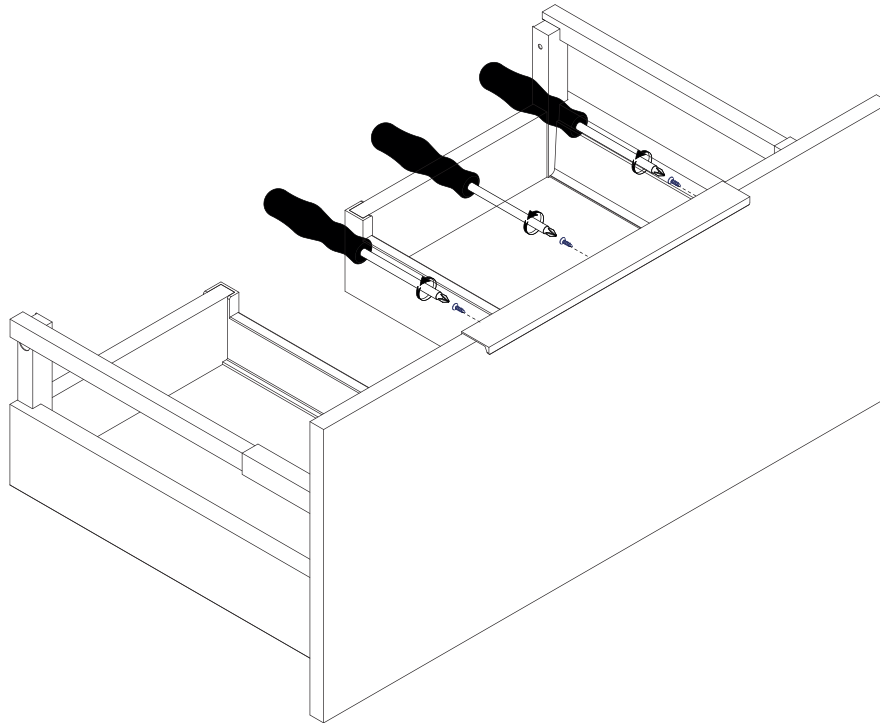

6

6.1

24 h

Silikon nicht inklusive
Silicone is not included

6.1

Silikon nicht inklusive
Silicone is not included

7

		oder		
Schwarz 4BB8090006	Ø3,0x12mm 4SK3.0X120		Schwarz 4BB8090008	Ø3,0x12mm 4SK3.0X120
1 x	3 x		1 x	3 x

8

 Youtube-Video
Ausbau und Einbau der Schublade
Removal and Installation of the drawer

A**B****C****D**

Austausch LED-Profil
change of LED profile

1 1.1

Youtube-Video
Ausbau und Einbau der Schublade
Removal and Installation of the drawer